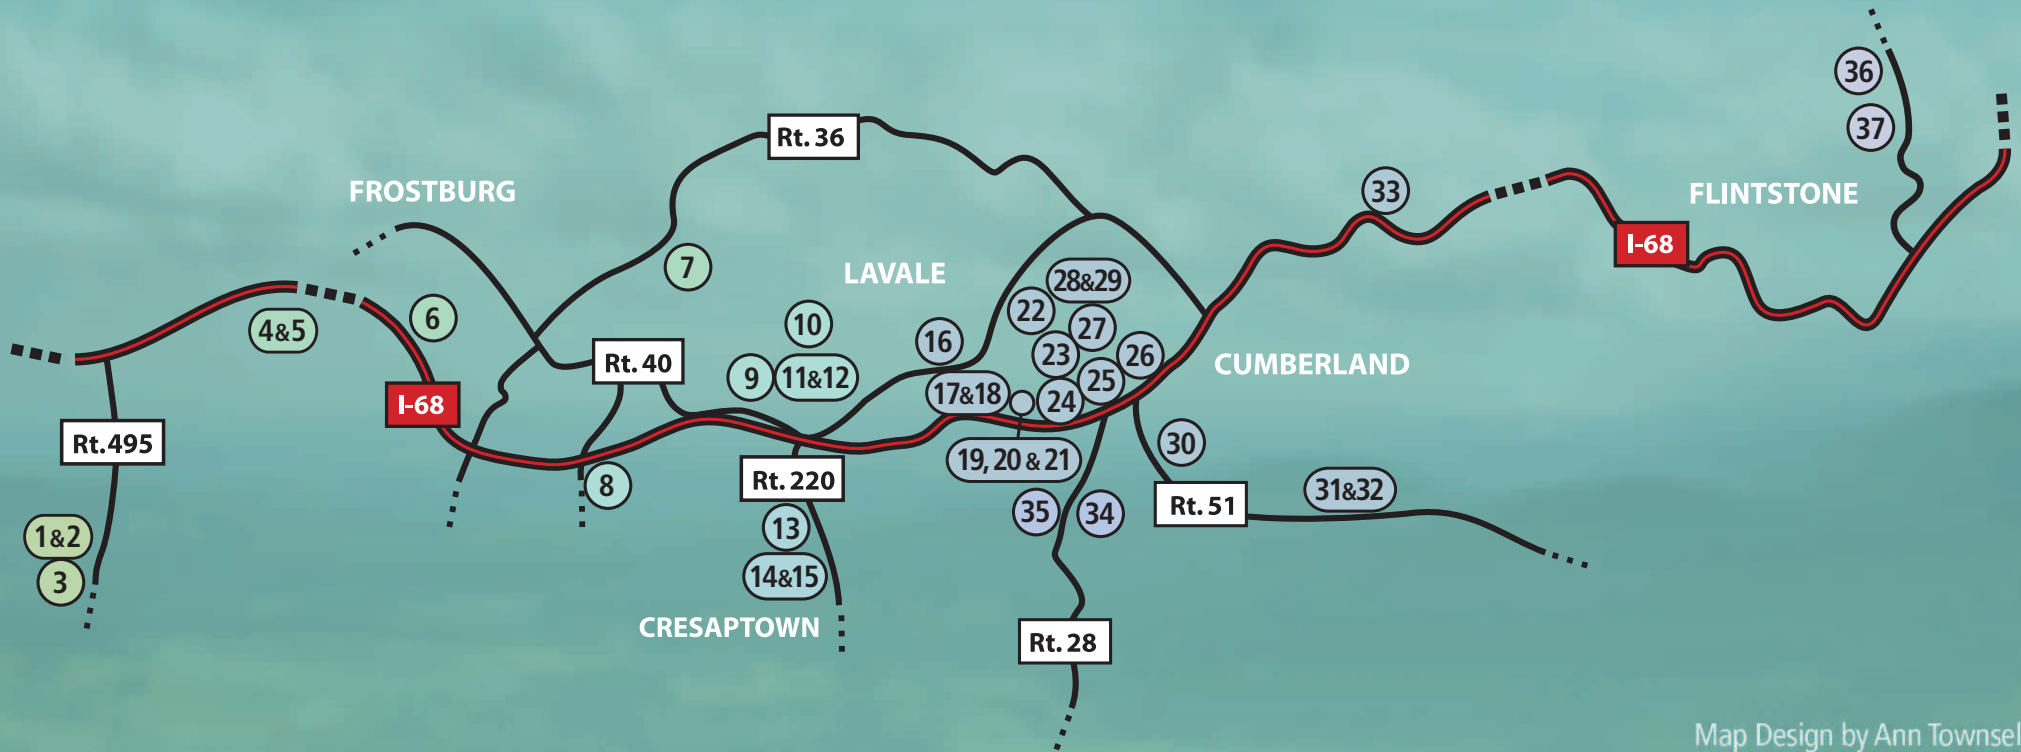

2007 Mountain Maryland *Artists* Studio Tour

November 3 & 4 AND 10 & 11 • 10 AM - 5 PM

Studio Tour Dates

Map Design by Ann Townsell

GARRETT COUNTY

- 1) Julie Turrentine
- 2) Caroline Blizzard
- 3) Liz Hackney

WEST VIRGINIA

- 34) Jim DeGeorge
- 35) Anita Rickenberg

FLINTSTONE

- 36) Penny Knobel-Besa
- 37) Hilmar Gottesthal

Artists